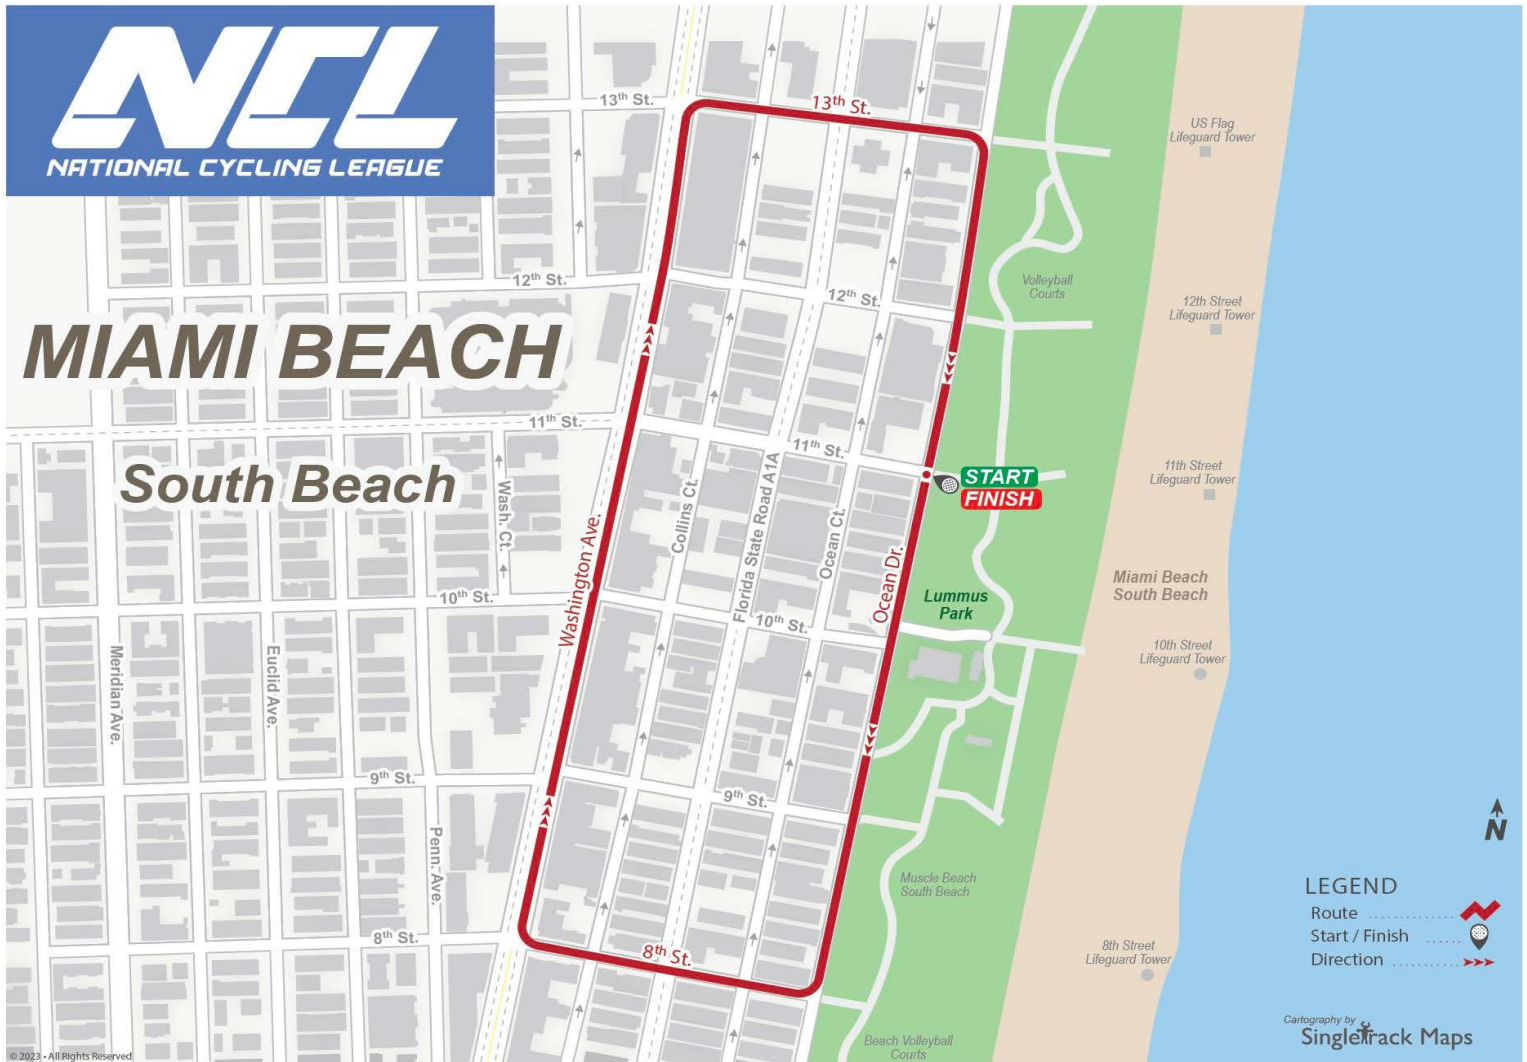

# Traffic Advisory

SATURDAY, APRIL 8th, 2023

5:00 AM – 8:00 PM

MIAMI BEACH, FL – The following road closures will take place on Saturday, APRIL 8th, 2023, for the National Cycling League Race

Road closures to begin at 5:00am in order to secure the cycling race course

Roads will begin to re-open at 8:00pm on Saturday, April 8th, 2023

Traffic will be managed by the City of Miami Beach

Action	Street	Direction	From	To	Street Closure or Open	Anticipated Street Reopening
closed	Washington Ave	Northbound	8th	13th	5:00 AM	8:00 PM
closed	8th	East/West	Wash.Ave	Ocean Drive	5:00 AM	8:00 PM
closed	13th	East/West	Wash. Ave.	Ocean Drive	5:00 AM	8:00 PM
open	Washington Ave	North/South	7th	15th	OPEN 5:00 AM	8:00 PM