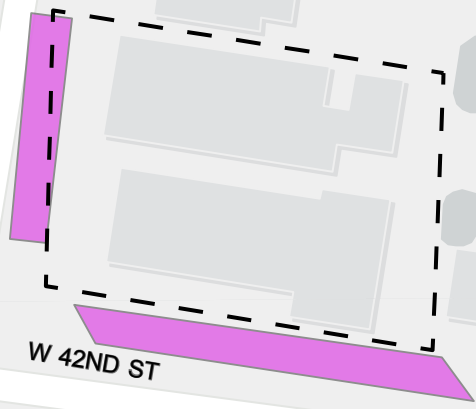

P

MIAMI BEACH
PARKING

Zone 19 - Nautilus Residential Parking Zone Map

N

Residential Parking
Zone Locator App

W 42ND ST

SHERIDAN AVE

PINE TREE DR

W 41ST CT

Residential Zone Types

-  1hr Parking / Residential Parking Permit Exempt
-  Address Boundaries